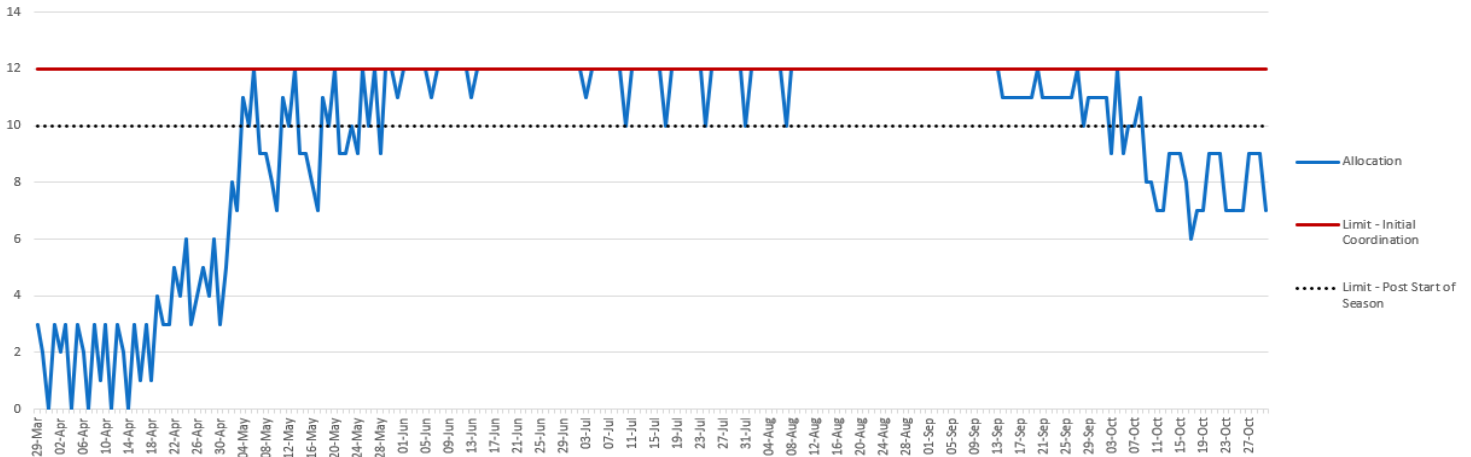

Night Movement Allocation