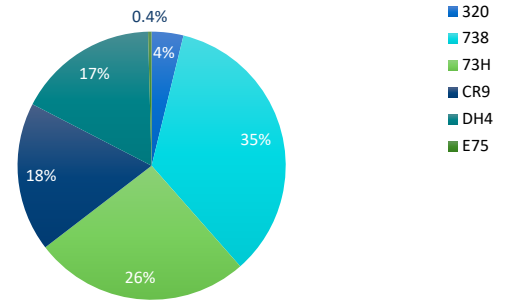

Poznań Ławica Airport

EPPO / POZ

SUMMER 2021 (28 March - 30 October)

START OF SEASON REPORT

KEY STATISTICS

Summer 2021	Summer 2020	% Change
1,883	1,947	↓ -3.29%

Air Transport Night Movements

Schedule Adjustment by Carrier

Operator	NA	OK	Grand Total	NA	OK	Grand Total
Enterair	55	435	490	11%	89%	100%
Ryanair	78	347	425	18%	82%	100%
Lufthansa	0	339	339	0%	100%	100%
LOT Polish Airlines	1	403	404	0%	100%	100%
BuzzAir	181	227	408	44%	56%	100%
Aegean Airlines	0	72	72	0%	100%	100%
Smartwings	32	60	92	35%	65%	100%
Nouvelair	38	0	38	100%	0%	100%
Norwegian	28	0	28	100%	0%	100%
Grand Total	413	1883	2296	18%	82%	100%

Night Movements by A/C Type