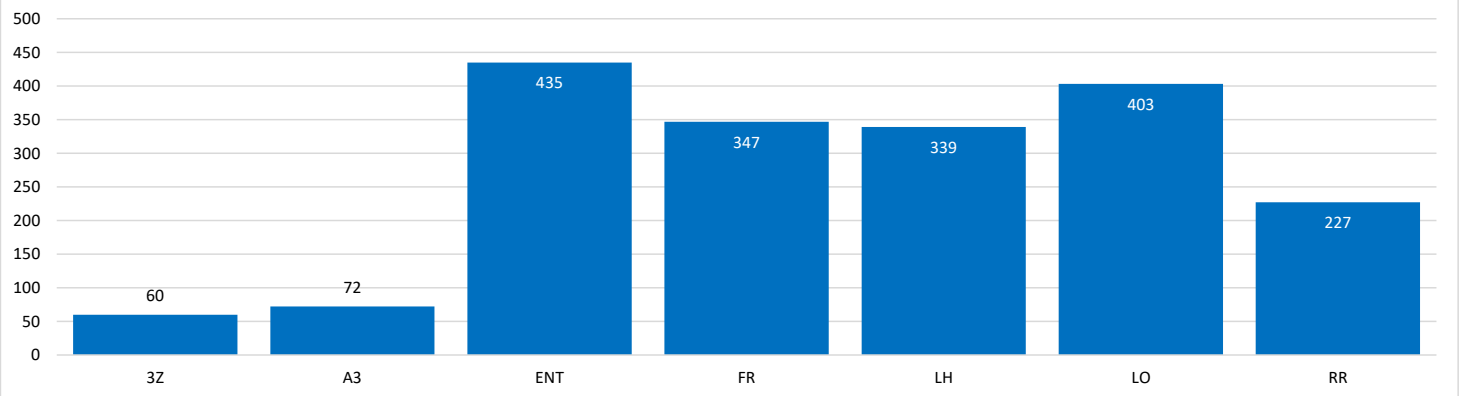

Operator	NA	OK	Grand Total	NA	OK	Grand Total
Enterair	55	435	490	11%	89%	100%
Ryanair	78	347	425	18%	82%	100%
Lufthansa	0	339	339	0%	100%	100%
LOT Polish Airlines	1	403	404	0%	100%	100%
BuzzAir	181	227	408	44%	56%	100%
Aegean Airlines	0	72	72	0%	100%	100%
Smartwings	32	60	92	35%	65%	100%
Nouvelair	38	0	38	100%	0%	100%
Norwegian	28	0	28	100%	0%	100%
Grand Total	413	1883	2296	18%	82%	100%

Night Movements by A/C Type

Night Movement Allocation

Night Movements by Carrier

Data in this report is current as of: 25 March 2021