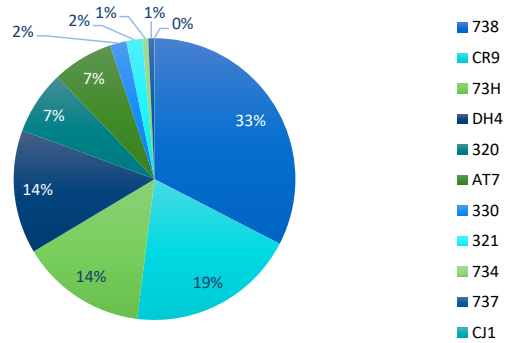

Poznań Ławica Airport

EPPO / POZ

SUMMER 2019 (31 March - 26 October)

START OF SEASON REPORT

KEY STATISTICS

Summer 2019   Summer 2018   % Change
2,111   1,400   ↑ 51%

Air Transport Night Movements

Schedule Adjustment by Carrier

Operator	NA	OK	Grand Total	NA	OK	Grand Total
Almasria Universal		54	54		100%	100%
Bluejet		1	1		100%	100%
Bulgaria Air	24	66	90	27%	73%	100%
Enterair	7	477	484	1%	99%	100%
LOT Polish Airlines		300	300		100%	100%
Lufthansa		409	409		100%	100%
Nouvelair		36	36		100%	100%
Onur Air		21	21		100%	100%
Ryanair		210	210		100%	100%
Ryanair Sun	40	178	218	18%	82%	100%
Small Planet Airlines		18	18		100%	100%
Sprintair		147	147		100%	100%
Sunexpress Turkey		54	54		100%	100%
Travel Service Polska Sp	17	24	41	41%	59%	100%
WizzAir		28	28		100%	100%

Night Movements by A/C Type