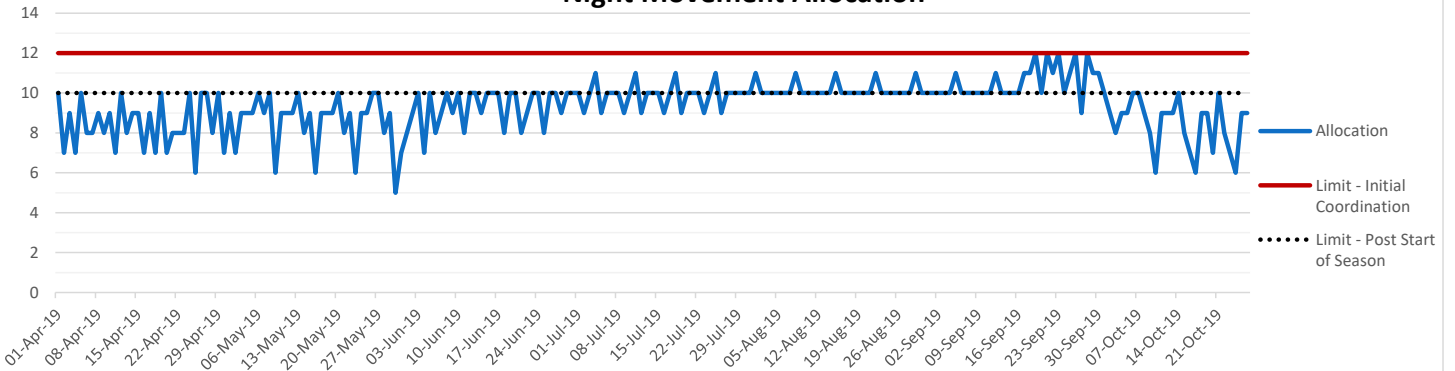

Night Movement Allocation