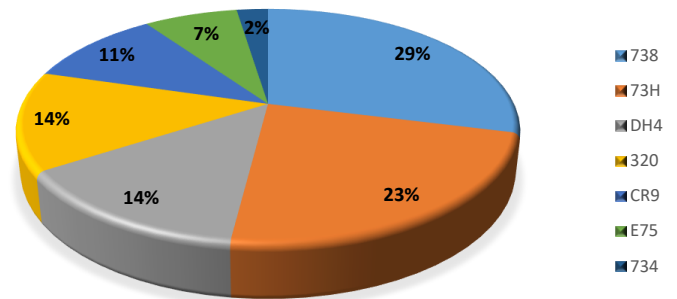

Night Movements by A/C Type