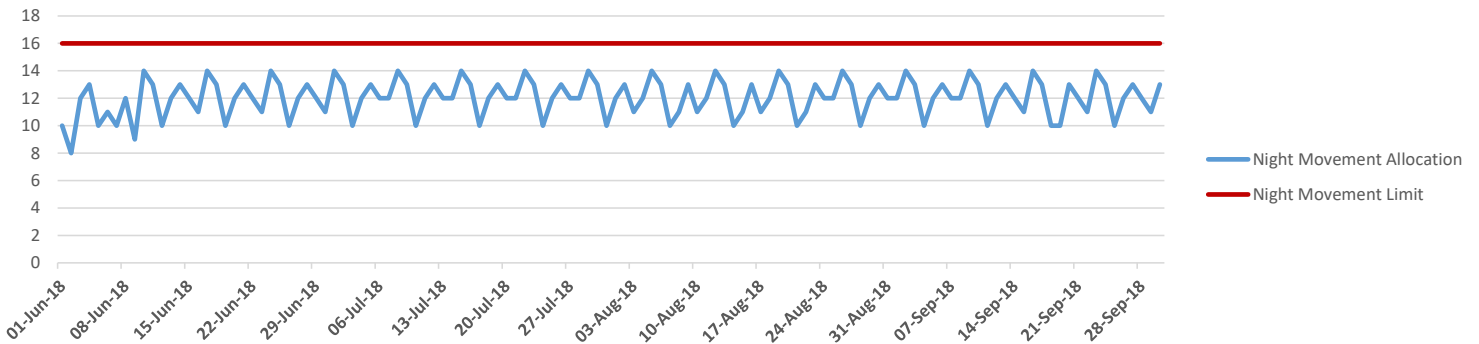

Night Movement Allocation