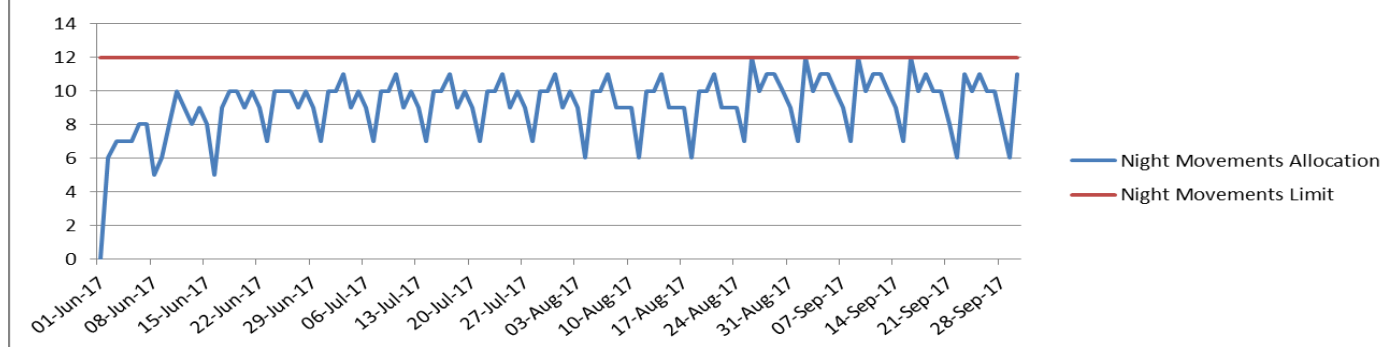

Night Movements by Carrier

Night Movement Allocation