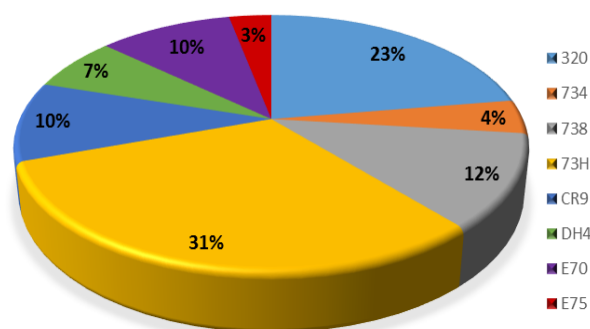

Poznań Ławica Airport

EPPO / POZ

SUMMER 2017 (01 June - 30 September)

START OF SEASON REPORT

Summer 2017   Change from Summer 2016   % Change

KEY STATISTICS

Air Transport Night Movements   1,123   1,159 ↓ -3%

Schedule Adjustment by Carrier

Air Carrier	NA	OK	Grand Total	NA	OK	Grand Total
Wizzair		253	253		100%	100%
Lufthansa		113	113		100%	100%
Ryanair		70	70		100%	100%
LOT Polish Airlines		242	242		100%	100%
Travel Service Polska		279	279		100%	100%
Enterair	53	150	205	26%	73%	100%
Sunexpress		16	16		100%	100%

Night Movements by A/C Type